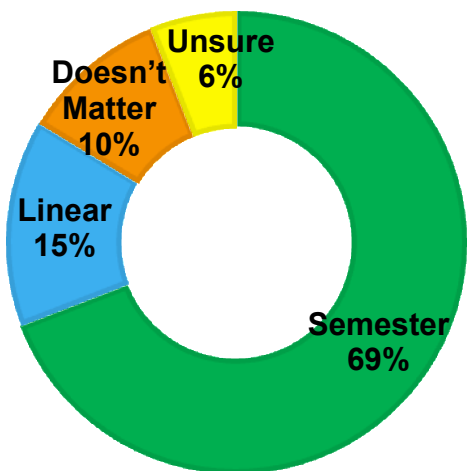

Structure Survey Result Summary

Feb 2023

Student Results

Structure	#	%
Linear	103	15%
Semester	491	69%
Doesn't Matter	73	10%
Unsure	43	6%

Respondents: 710

Staff Results

Structure	#	%
Linear	33	63%
Semester	17	33%
Doesn't Matter	2	4%

Respondents: 52

Parent Results

Structure	#	%
Linear	44	27%
Semester	110	67%
Doesn't Matter	10	6%

Respondents: 164