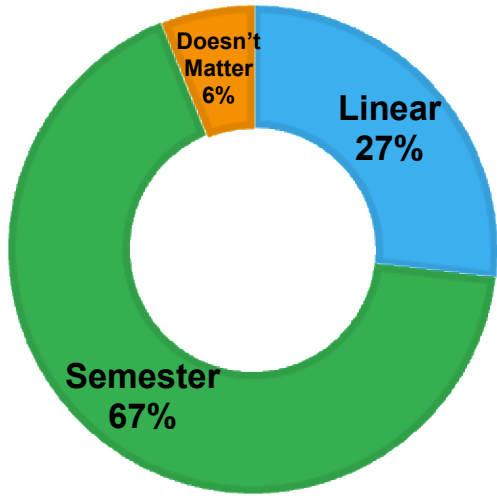

Structure Survey Result Summary

Feb 2023

Student Results

Structure	#	%
Linear	103	15%
Semester	491	69%
Doesn't Matter	73	10%
Unsure	43	6%

Respondents: 710

Staff Results

Structure	#	%
Linear	33	63%
Semester	17	33%
Doesn't Matter	2	4%

Respondents: 52

Parent Results

Structure	#	%
Linear	44	27%
Semester	110	67%
Doesn't Matter	10	6%

Respondents: 164