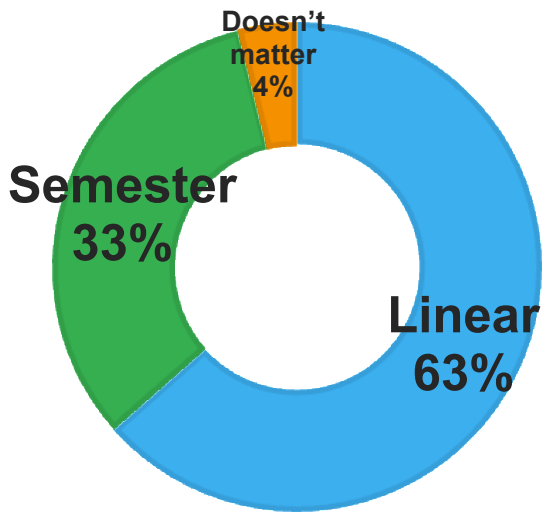

Structure Survey Result Summary

Feb 2023

Student Results

Structure	#	%
Linear	103	15%
Semester	491	69%
Doesn't Matter	73	10%
Unsure	43	6%

Respondents: 710

Staff Results

Structure	#	%
Linear	33	63%
Semester	17	33%
Doesn't Matter	2	4%

Respondents: 52

Parent Results

Structure	#	%
Linear	44	27%
Semester	110	67%
Doesn't Matter	10	6%

Respondents: 164